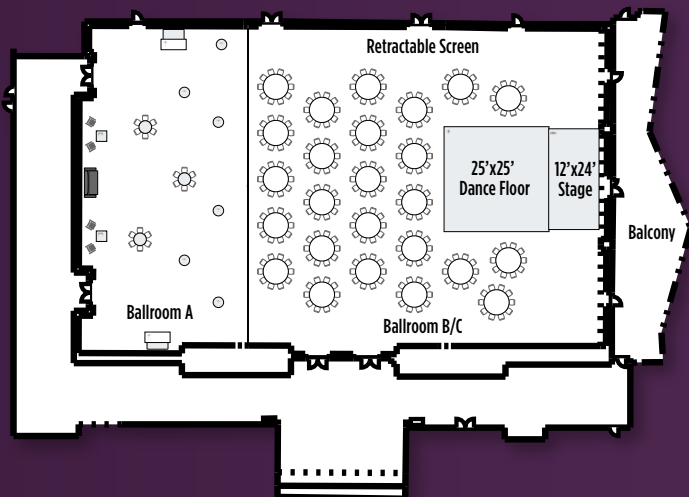

EVENT CENTER

- 30,000 sq. ft. event center
- Featuring over 10,000 sq. ft. of configurable banquet space
- Pre-function area
- Waterfront outdoor balcony with views of the Delaware River and Ben Franklin bridge
- Dedicated catering kitchen
- Green room/bridal suite
- Free valet and self-parking
- Direct access from our free parking garage
- Accessible for all age groups

FULL BALLROOM SEATING FOR 500

- Dinner and dancing for over 500 guests
- 10,000 square feet of dinner and dancing space
- 4,000 square feet of cocktail space
- 2-16x9 retractable screens with front projection
- Rigging points for entertainment
- Beautiful views of waterfront
- 12x24 stage
- 25x25 dance floor

COCKTAILS AND DINNER FOR 250

- Seated dinner and cocktails for 250
- 12x24 stage with room to grow and Ben Franklin bridge as the backdrop
- 25x25 dance floor
- 3,200 square feet of cocktail space
- 6,600 square feet of dinner and dancing space
- One 16x9 retractable screen with front projection

DAYTIME MEETING AND BREAKOUT SPACE

- Ballroom B conference seating for 300 with 12x16 stage
- Breakout spaces for up to 5 groups
- Ballroom A seating for 150 in crescent rounds with 8x24 foot stage and 16x9 retractable screen with front projection
- Ballroom D&E seating for 100 with space for screen and projector, built in audio
- Ballroom F seating for 50 with space for screen and projector, built in audio
- Boardroom seating for 12-20 guests