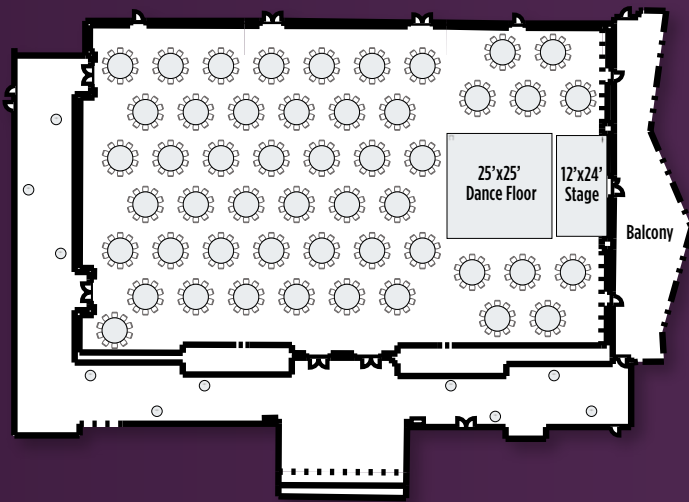

EVENT CENTER

- 30,000 sq. ft. event center
- Featuring over 10,000 sq. ft. of configurable banquet space
- Pre-function area
- Waterfront outdoor balcony with views of the Delaware River and Ben Franklin bridge
- Dedicated catering kitchen
- Green room/bridal suite
- Free valet and self-parking
- Direct access from our free parking garage
- Accessible for all age groups

FULL BALLROOM SEATING FOR 500

- Dinner and dancing for over 500 guests
- 10,000 square feet of dinner and dancing space
- 4,000 square feet of cocktail space
- 2-16x9 retractable screens with front projection
- Rigging points for entertainment
- Beautiful views of waterfront
- 12x24 stage
- 25x25 dance floor

COCKTAILS AND DINNER FOR 250

- Seated dinner and cocktails for 250
- 12x24 stage with room to grow and Ben Franklin bridge as the backdrop
- 25x25 dance floor
- 3,200 square feet of cocktail space
- 6,600 square feet of dinner and dancing space
- One 16x9 retractable screen with front projection

DAYTIME MEETING AND BREAKOUT SPACE

- Ballroom B conference seating for 300 with 12x16 stage
- Breakout spaces for up to 5 groups
- Ballroom A seating for 150 in crescent rounds with 8x24 foot stage and 16x9 retractable screen with front projection
- Ballroom D&E seating for 100 with space for screen and projector, built in audio
- Ballroom F seating for 50 with space for screen and projector, built in audio
- Boardroom seating for 12-20 guests