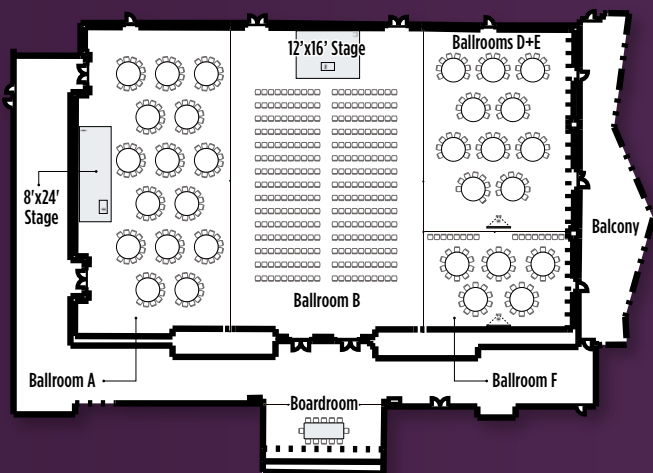

EVENT CENTER

- 30,000 sq. ft. event center
- Featuring over 10,000 sq. ft. of configurable banquet space
- Pre-function area
- Waterfront outdoor balcony with views of the Delaware River and Ben Franklin bridge
- Dedicated catering kitchen
- Green room/bridal suite
- Free valet and self-parking
- Direct access from our free parking garage
- Accessible for all age groups

FULL BALLROOM SEATING FOR 500

- Dinner and dancing for over 500 guests
- 10,000 square feet of dinner and dancing space
- 4,000 square feet of cocktail space
- 2-16x9 retractable screens with front projection
- Rigging points for entertainment
- Beautiful views of waterfront
- 12x24 stage
- 25x25 dance floor

COCKTAILS AND DINNER FOR 250

- Seated dinner and cocktails for 250
- 12x24 stage with room to grow and Ben Franklin bridge as the backdrop
- 25x25 dance floor
- 3,200 square feet of cocktail space
- 6,600 square feet of dinner and dancing space
- One 16x9 retractable screen with front projection

DAYTIME MEETING AND BREAKOUT SPACE

- Ballroom B conference seating for 300 with 12x16 stage
- Breakout spaces for up to 5 groups
- Ballroom A seating for 150 in crescent rounds with 8x24 foot stage and 16x9 retractable screen with front projection
- Ballroom D&E seating for 100 with space for screen and projector, built in audio
- Ballroom F seating for 50 with space for screen and projector, built in audio
- Boardroom seating for 12-20 guests